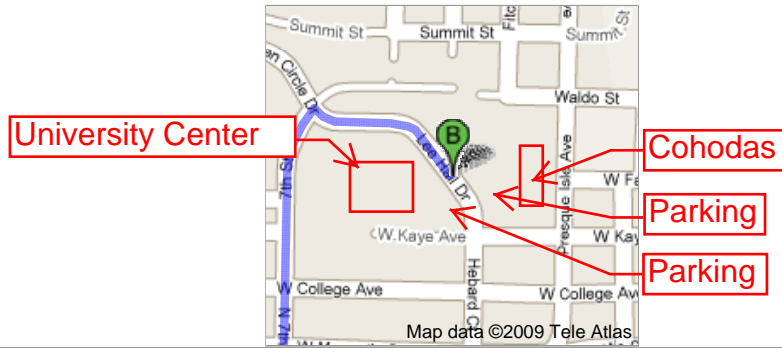

Directions to Lee Hall Dr

3.2 mi – about 10 mins

Directions from Country Inn & Suites (Marquette MI) to the University Center at Northern Michigan University.

 2472 US-41 W, Marquette, Michigan 49855

 1. Head **west** on **MI-28/US-41 W**

go 269 ft
total 269 ft

 2. Make a **U-turn**
About 2 mins

go 0.8 mi
total 0.9 mi

 3. Slight **left** at **W Washington St**
About 4 mins

go 1.2 mi
total 2.1 mi

 4. Turn **left** at **N 7th St**
About 4 mins

go 0.9 mi
total 3.0 mi

5. Turn right at Lee Hall Dr

Lee Hall Dr

These directions are for planning purposes only. You may find that construction projects, traffic, weather, or other events may cause conditions to differ from the map results, and you should plan your route accordingly. You must obey all signs or notices regarding your route.