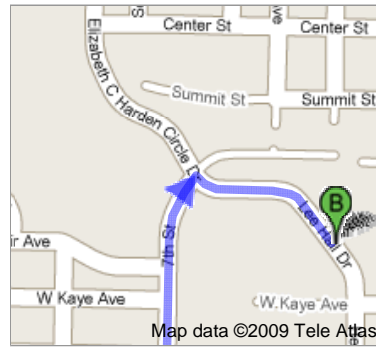

Directions to Lee Hall Dr

3.2 mi – about 10 mins

Directions from Country Inn & Suites (Marquette MI) to the University Center at Northern Michigan University.

 2472 US-41 W, Marquette, Michigan 49855

 1. Head **west** on **MI-28/US-41 W**

go 269 ft
total 269 ft

 2. Make a **U-turn**
About 2 mins

go 0.8 mi
total 0.9 mi

 3. Slight **left** at **W Washington St**
About 4 mins

go 1.2 mi
total 2.1 mi

 4. Turn **left** at **N 7th St**
About 4 mins

go 0.9 mi
total 3.0 mi

5. Turn right at Lee Hall Dr

Lee Hall Dr

These directions are for planning purposes only. You may find that construction projects, traffic, weather, or other events may cause conditions to differ from the map results, and you should plan your route accordingly. You must obey all signs or notices regarding your route.