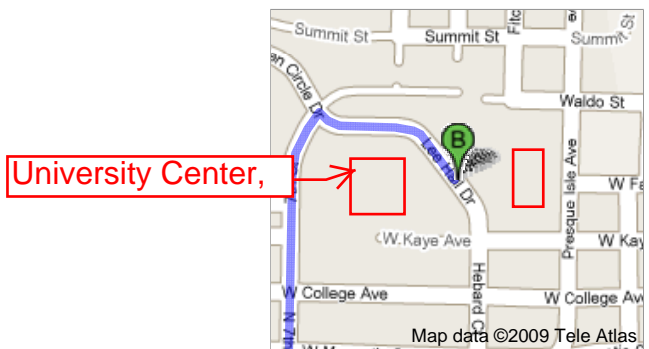

Directions to Lee Hall Dr

2.3 mi – about 8 mins

Holiday Inn of Marquette MI to University Center at Northern Michigan University

Holiday Inn of Marquette
1951 US Highway 41 W, Marquette, MI 49855 - (906) 225-0255

Map data ©2009 Tele Atlas

1. Head **southeast** on **MI-28/US-41 W** toward **W Washington St**

Map data ©2009 Tele Atlas

go 131 ft
total 131 ft

2. Slight **left** at **W Washington St**
About 4 mins

Map data ©2009 Tele Atlas

go 1.2 mi
total 1.2 mi

3. Turn **left** at **N 7th St**
About 4 mins

Map data ©2009 Tele Atlas

go 0.9 mi
total 2.1 mi

4. Turn **right** at **Lee Hall Dr**

Map data ©2009 Tele Atlas

go 0.2 mi
total 2.3 mi

 Lee Hall Dr

These directions are for planning purposes only. You may find that construction projects, traffic, weather, or other events may cause conditions to differ from the map results, and you should plan your route accordingly. You must obey all signs or notices regarding your route.